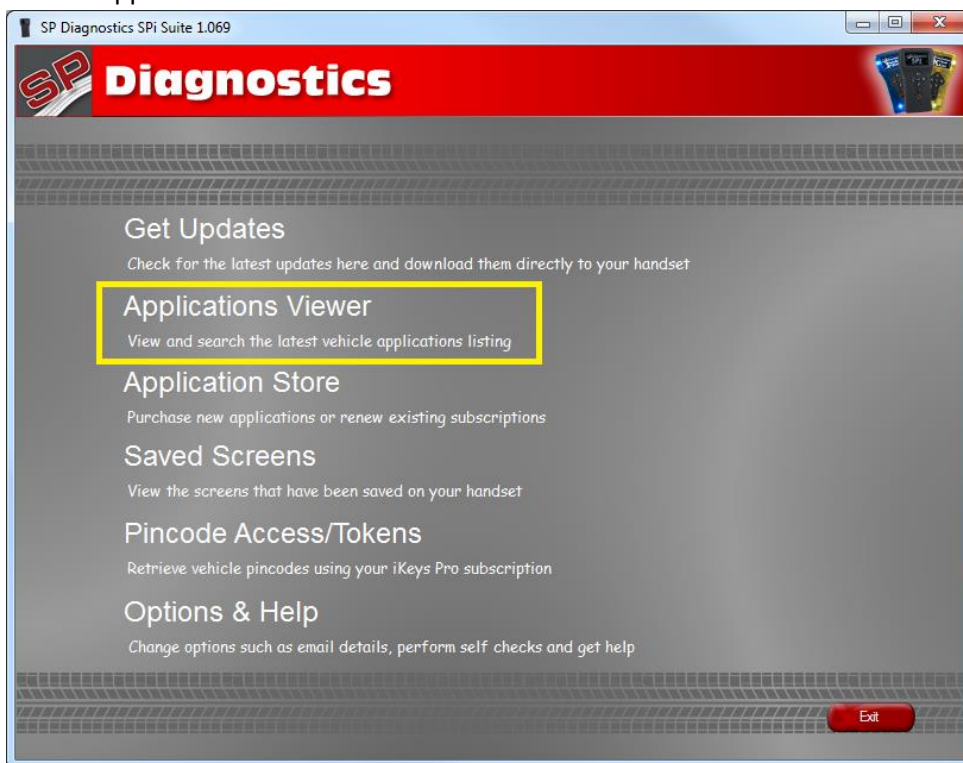

SP Diagnostics - www.spsupport.com

Online Applications Viewer

Guide to online applications viewer

This guide will demonstrate how to access the online applications viewer within the SPi Suite PC software. The online viewer displays data live from SP Diagnostics' central system so it is always up to date.

Version 1.001

1. Open the SP Diagnostics SPi Suite
2. Select "Applications Viewer" from the main menu

3. The SPi Suite will check that you have an internet connection.

4. The Applications viewer will be displayed