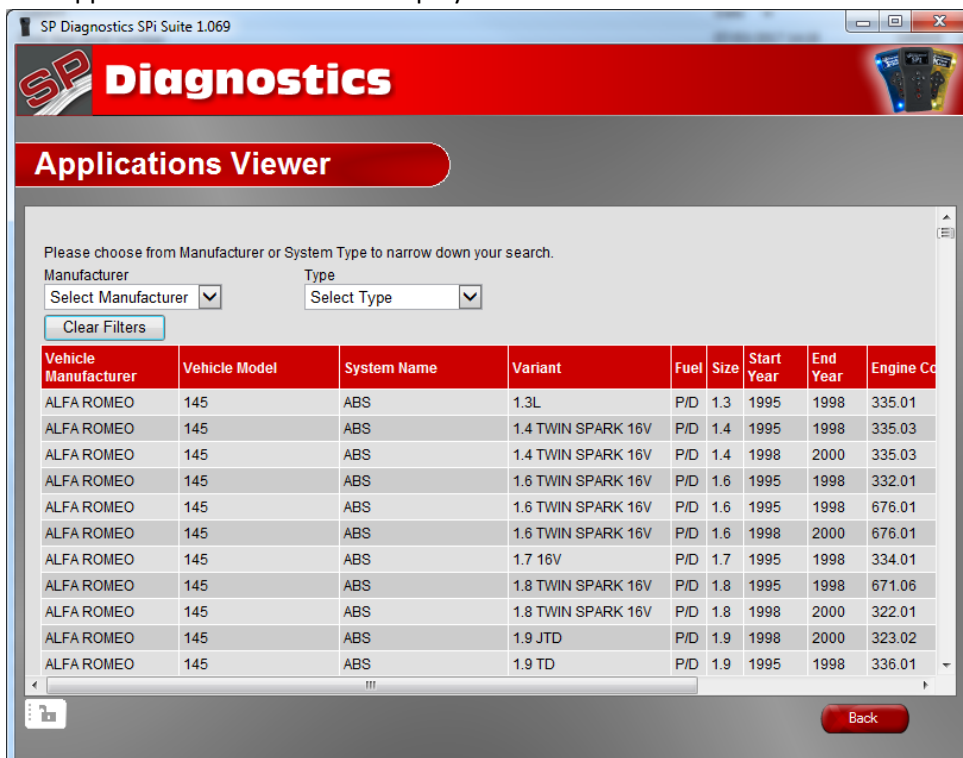

SP Diagnostics - www.spsupport.com

Online Applications Viewer

Guide to online applications viewer

This guide will demonstrate how to access the online applications viewer within the SPi Suite PC software. The online viewer displays data live from SP Diagnostics' central system so it is always up to date.

Version 1.001

1. Open the SP Diagnostics SPi Suite
2. Select "Applications Viewer" from the main menu

3. The SPi Suite will check that you have an internet connection.

4. The Applications viewer will be displayed